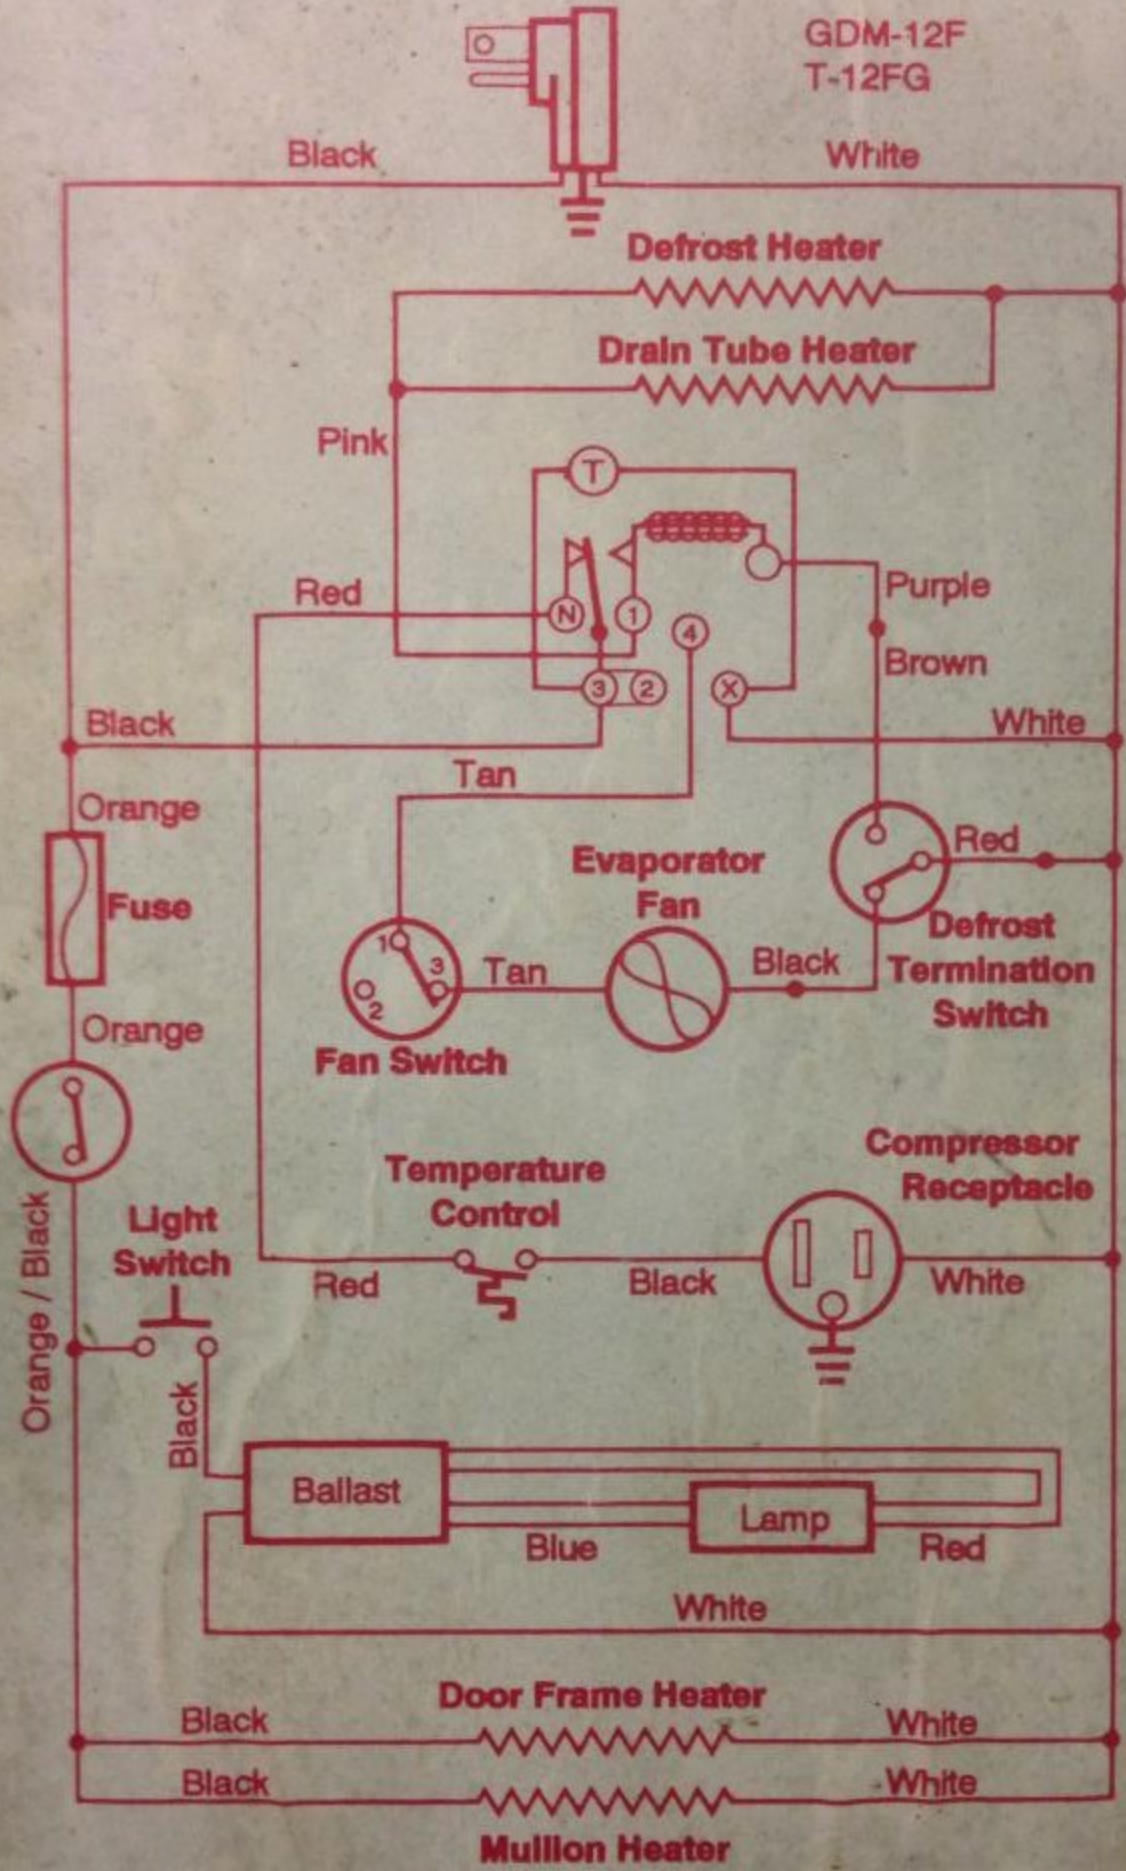

GDM-12F
T-12FG

Black

White

Defrost Heater

Drain Tube Heater

Pink

Red

Purple

Red

Defrost Termination Switch

Fan Switch

Tan

Black

Temperature Control

Compressor Receptacle

Orange / Black

Light Switch

Red

Black

White

Black

Ballast

Lamp

Blue

Red

White

Black

Door Frame Heater

White

Black

Mullion Heater

White